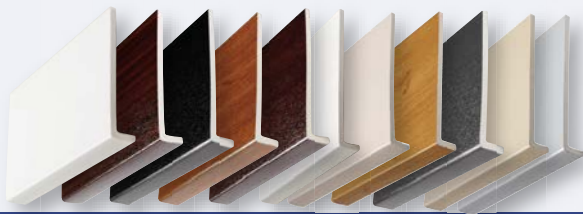

605/Reveal Liner - Fascia Capping Boards x 9mm

110, 135, 160, 185, 210, 235, 260, 310, 415, 460, 605mm