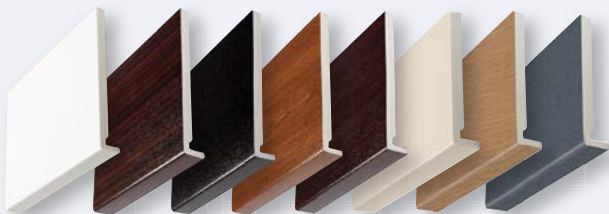

K16/Square Fascia Boards x 16mm

150, 175, 200, 225, 250, 355, 405mm
(355 and 405 have Double Leg)