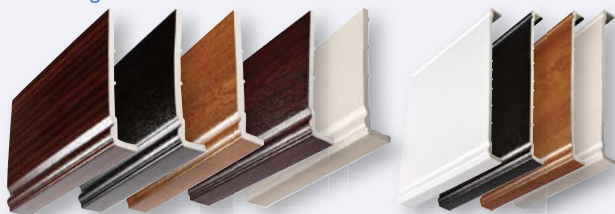

0188/300

300mm
Ext. Corner
Joint

0189/300

300mm
Cover
Joint

008/ Ogee Fascia Boards x 8mm

150, 175, 200, 225, 250, 405mm (405 is a Double Leg)

008/ Accessories

0080/300